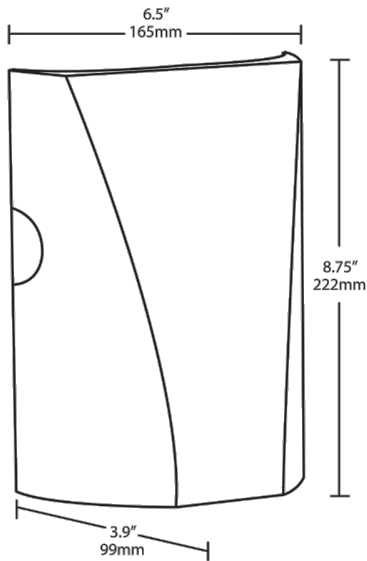

Housing:

Precision die-cast aluminum housing.

Mounting:

Heavy-duty mounting bracket with hinged housing for easy installation.

Recommended Mounting Height:

Up to 8 ft.

Lens:

Tempered glass lens.

B1 U0 G0

Dimensions

Features

- Full cutoff, fully shielded LED wallpack
- Can be used as a downlight or uplight
- Contractor friendly features for easy installation
- 100,000-hour LED Life
- 5-Year Warranty